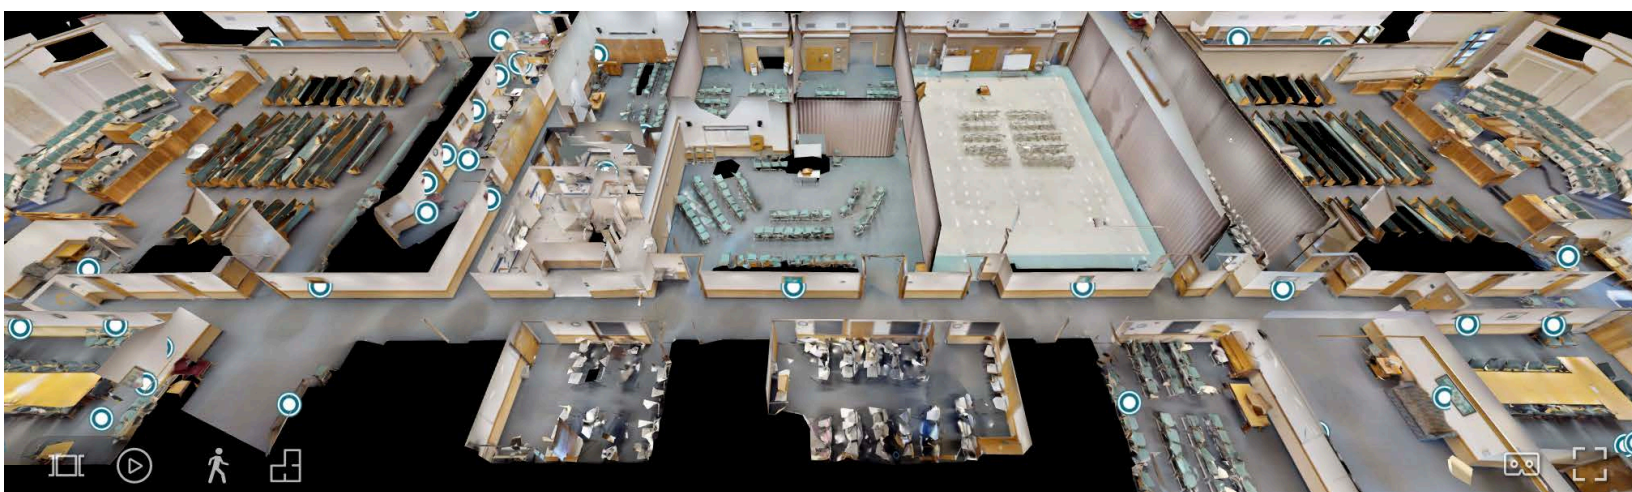

Hire XPLORNOW^{SM} to scan your property today!