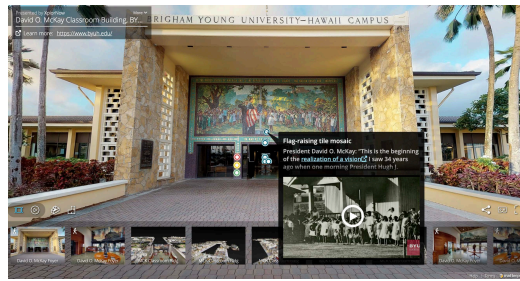

Invite Vistors to Tour Church Buildings & Destinations Online

XplorNow's powerful 3D walkthrough experience captures the attention of any online visitor right where they start their search - online.

XplorNow Spaces are complete experiences that give your online visitors an accurate sense of any property. They are high fidelity, interactive visualizations created from real 2D and 3D data about your spaces, and you can embed the walkthroughs in a website just like photos and videos.

The result is a realistic, interactive 3D and VR experience that feel as real as being there.

It's a game changer how we interact with our

customers.

Hire XPLORNOWSM to scan your property today!

Our clients report they receive 95% more calls and 65% more emails about properties featured online with a 3D tour.

The next great storytelling tool

Enhance your stories and campaigns by offering audiences a revolutionary way to experience any real-world place, right from their browser or virtual reality headset. With clickable, interactive tags throughout the 3D Showcase, your audience can drive the experience.

Impress online visitors with these exciting features

3D Walkthrough

Give your online guests a self-guided immersive experience, more engaging than traditional media.

Mattertag™ Content

XplorNow includes annotations and embedding of rich media directly in your 3D Space to highlight key features of your space.