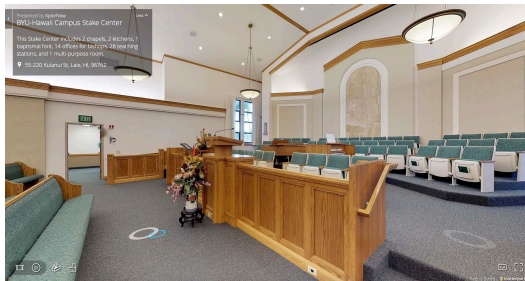

Invite Vistors to Tour Church Buildings & Destinations Online

XplorNow's powerful 3D walkthrough experience captures the attention of any online visitor right where they start their search - online.

XplorNow Spaces are complete experiences that give your online visitors an accurate sense of any property. They are high fidelity, interactive visualizations created from real 2D and 3D data about your spaces, and you can embed the walkthroughs in a website just like photos and videos.

The result is a realistic, interactive 3D and VR experience that feel as real as being there.

It's a game changer how we interact with our

customers.

Hire XPLORNOWSM to scan your property today!

Our clients report they receive 95% more calls and 65% more emails about properties featured online with a 3D tour.

The next great storytelling tool

Enhance your stories and campaigns by offering audiences a revolutionary way to experience any real-world place, right from their browser or virtual reality headset. With clickable, interactive tags throughout the 3D Showcase, your audience can drive the experience.

Impress online visitors with these exciting features

3D Walkthrough

Give your online guests a self-guided immersive experience, more engaging than traditional media.

Mattertag™ Content

XplorNow includes annotations and embedding of rich media directly in your 3D Space to highlight key features of your space.