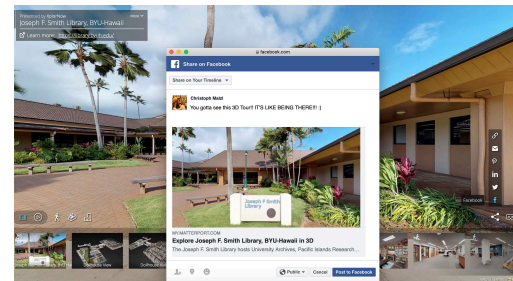

Invite Vistors to Tour Church Buildings & Destinations Online

XplorNow's powerful 3D walkthrough experience captures the attention of any online visitor right where they start their search - online.

XplorNow Spaces are complete experiences that give your online visitors an accurate sense of any property. They are high fidelity, interactive visualizations created from real 2D and 3D data about your spaces, and you can embed the walkthroughs in a website just like photos and videos.

The next great storytelling tool

Enhance your stories and campaigns by offering audiences a revolutionary way to experience any real-world place, right from their browser or virtual reality headset. With clickable, interactive tags throughout the 3D Showcase, your audience can drive the experience.

Impress online visitors with these exciting features

3D Walkthrough

Give your online guests a self-guided immersive experience, more engaging than traditional media.

Mattertag™ Content

XplorNow includes annotations and embedding of rich media directly in your 3D Space to highlight key features of your space.

Easy Sharing

Our 3D Showcases are hosted at a simple URL so you and your online visitors can share them everywhere!

Why XplorNow Works for Church Media

Easy to Navigate:

Empower your online visitors to explore Church Buildings and Desinations as if they were really there.